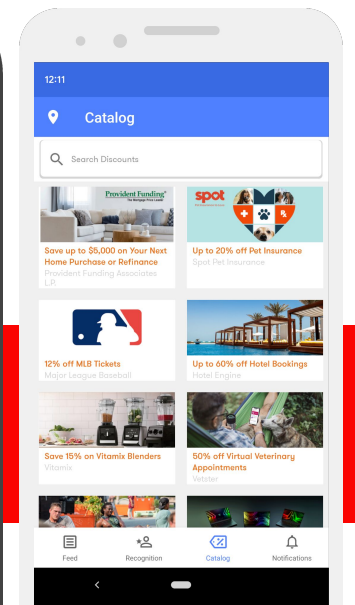

**Save up to 10% on Wellness and Insurance**  
Wagmo

**Exclusive Employee Pricing**  
Pet Insurance by Nationwide

**Up to 20% off Petco Insurance & More**  
Petco

**Up to 10% off Pet Insurance**  
BestPets

**DOWNLOAD NOW**

Download the Fond mobile app to easily access Fond. Search for Fond in the App Store (<https://itunes.apple.com>) and the Google Play Store (<https://play.google.com>).

Once you have activated your account, you can log in anytime at: