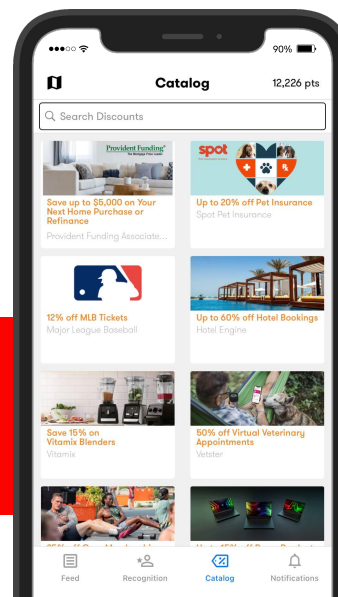

**Save up to 10% on Wellness and Insurance**  
Wagmo

**Exclusive Employee Pricing**  
Pet Insurance by Nationwide

**Up to 20% off Petco Insurance & More**  
Petco

**Up to 10% off Pet Insurance**  
BestPets

**DOWNLOAD NOW**

Download the Fond mobile app to easily access Fond. Search for Fond in the App Store (<https://itunes.apple.com>) and the Google Play Store (<https://play.google.com>).

Once you have activated your account, you can log in anytime at: